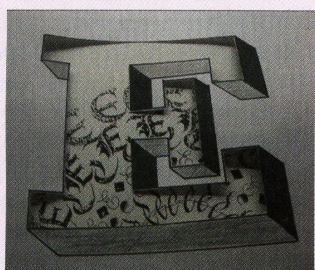

MUST-SEE EXHIBITION

LETTERSCAPES

Calgary Public Library,
Jun 2-29

This exhibition showcases work from the Bow Valley Calligraphy Guild. Lettering artists also do demonstrations and offer hands-on activities each Saturday from 11 a.m. to 3 p.m. at the CPL's Central branch.

Donna Uncles, E-scapes,
140 lb. cold-press watercolour
paper, automatic pen, Sumi ink,
parallel pen, pointed pen, pencil,
Pigma pen, felt marker, 8" x 8".

Cathy Anne Bauer, The Fox,
9" x 9".

Valerie Louis, Love,
12" diameter.