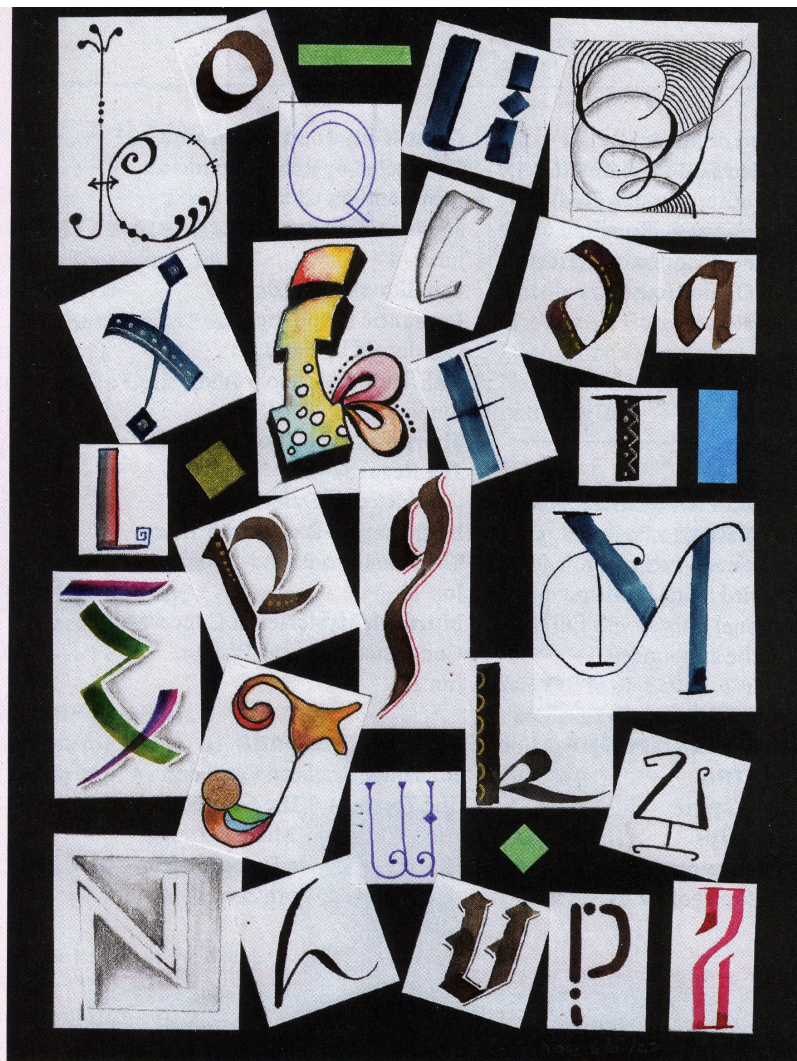

MUST-SEE EXHIBITION

LETTERSCAPES

Calgary Public Library,
Jun 2-29

This exhibition showcases work from the Bow Valley Calligraphy Guild. Lettering artists also do demonstrations and offer hands-on activities each Saturday from 11 a.m. to 3 p.m. at the CPL's Central branch.

Donna Uncles, E-scapes,
140 lb. cold-press watercolour
paper, automatic pen, Sumi ink,
parallel pen, pointed pen, pencil,
Pigma pen, felt marker, 8" x 8".

Cathy Anne Bauer, The Fox,
9" x 9".

Valerie Louis, Love,
12" diameter.

Yogi Grunwald, Lettering Exemplar, Fabriano 1264 mixed media paper, parallel
pen, pointed pen, graphite pencil, watercolour paint, 11" x 14".

Sarah Widdowson, Home, 9" x 12".

Molly Naber-Sykes, You Can Break
the Rules, 8.5" x 11".