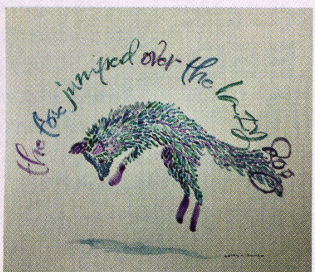

MUST-SEE EXHIBITION

LETTERSCAPES

Calgary Public Library,
Jun 2-29

This exhibition showcases work from the Bow Valley Calligraphy Guild. Lettering artists also do demonstrations and offer hands-on activities each Saturday from 11 a.m. to 3 p.m. at the CPL's Central branch.

Donna Uncles, E-scapes,
140 lb. cold-press watercolour
paper, automatic pen, Sumi ink,
parallel pen, pointed pen, pencil,
Pigma pen, felt marker, 8" x 8".

Cathy Anne Bauer, The Fox,
9" x 9".

Valerie Louis, Love,
12" diameter.