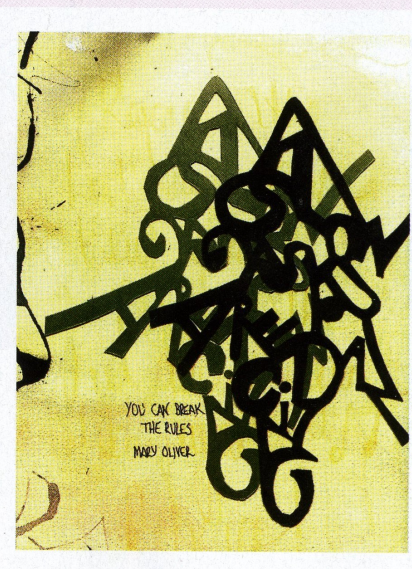

MUST-SEE EXHIBITION

LETTERSCAPES

Calgary Public Library,
Jun 2-29

This exhibition showcases work from the Bow Valley Calligraphy Guild. Lettering artists also do demonstrations and offer hands-on activities each Saturday from 11 a.m. to 3 p.m. at the CPL's Central branch.

Donna Uncles, E-scapes,
140 lb. cold-press watercolour
paper, automatic pen, Sumi ink,
parallel pen, pointed pen, pencil,
Pigma pen, felt marker, 8" x 8".

Cathy Anne Bauer, The Fox,
9" x 9".

Valerie Louis, Love,
12" diameter.

Yogi Grunwald, Lettering Exemplar, Fabriano 1264 mixed media paper, parallel
pen, pointed pen, graphite pencil, watercolour paint, 11" x 14".

Sarah Widdowson, Home, 9" x 12".

Molly Naber-Sykes, You Can Break
the Rules, 8.5" x 11".