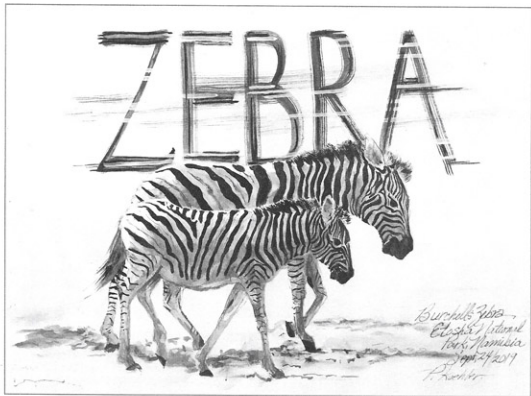

"Alphabet" 12 x 12 inches

"Dream" 3 x 6 inches

"Miracle" 3 x 6 inches

"Graphite" 3 x 6 inches

"Humble Beginnings" 5 x 8 inches

ANN PURDY

All my pieces were done on Mellotex paper using a Staedtler Mars Lumograph pencil and Caran D'Ache Grafwood pencils of varying hardness (4H to 6B).

PAT KOEHLER

"Zebra"

9 x 12 inches.

Mixed Media: Arches hot press paper, watercolour, gesso, graphite, and acrylic paint.